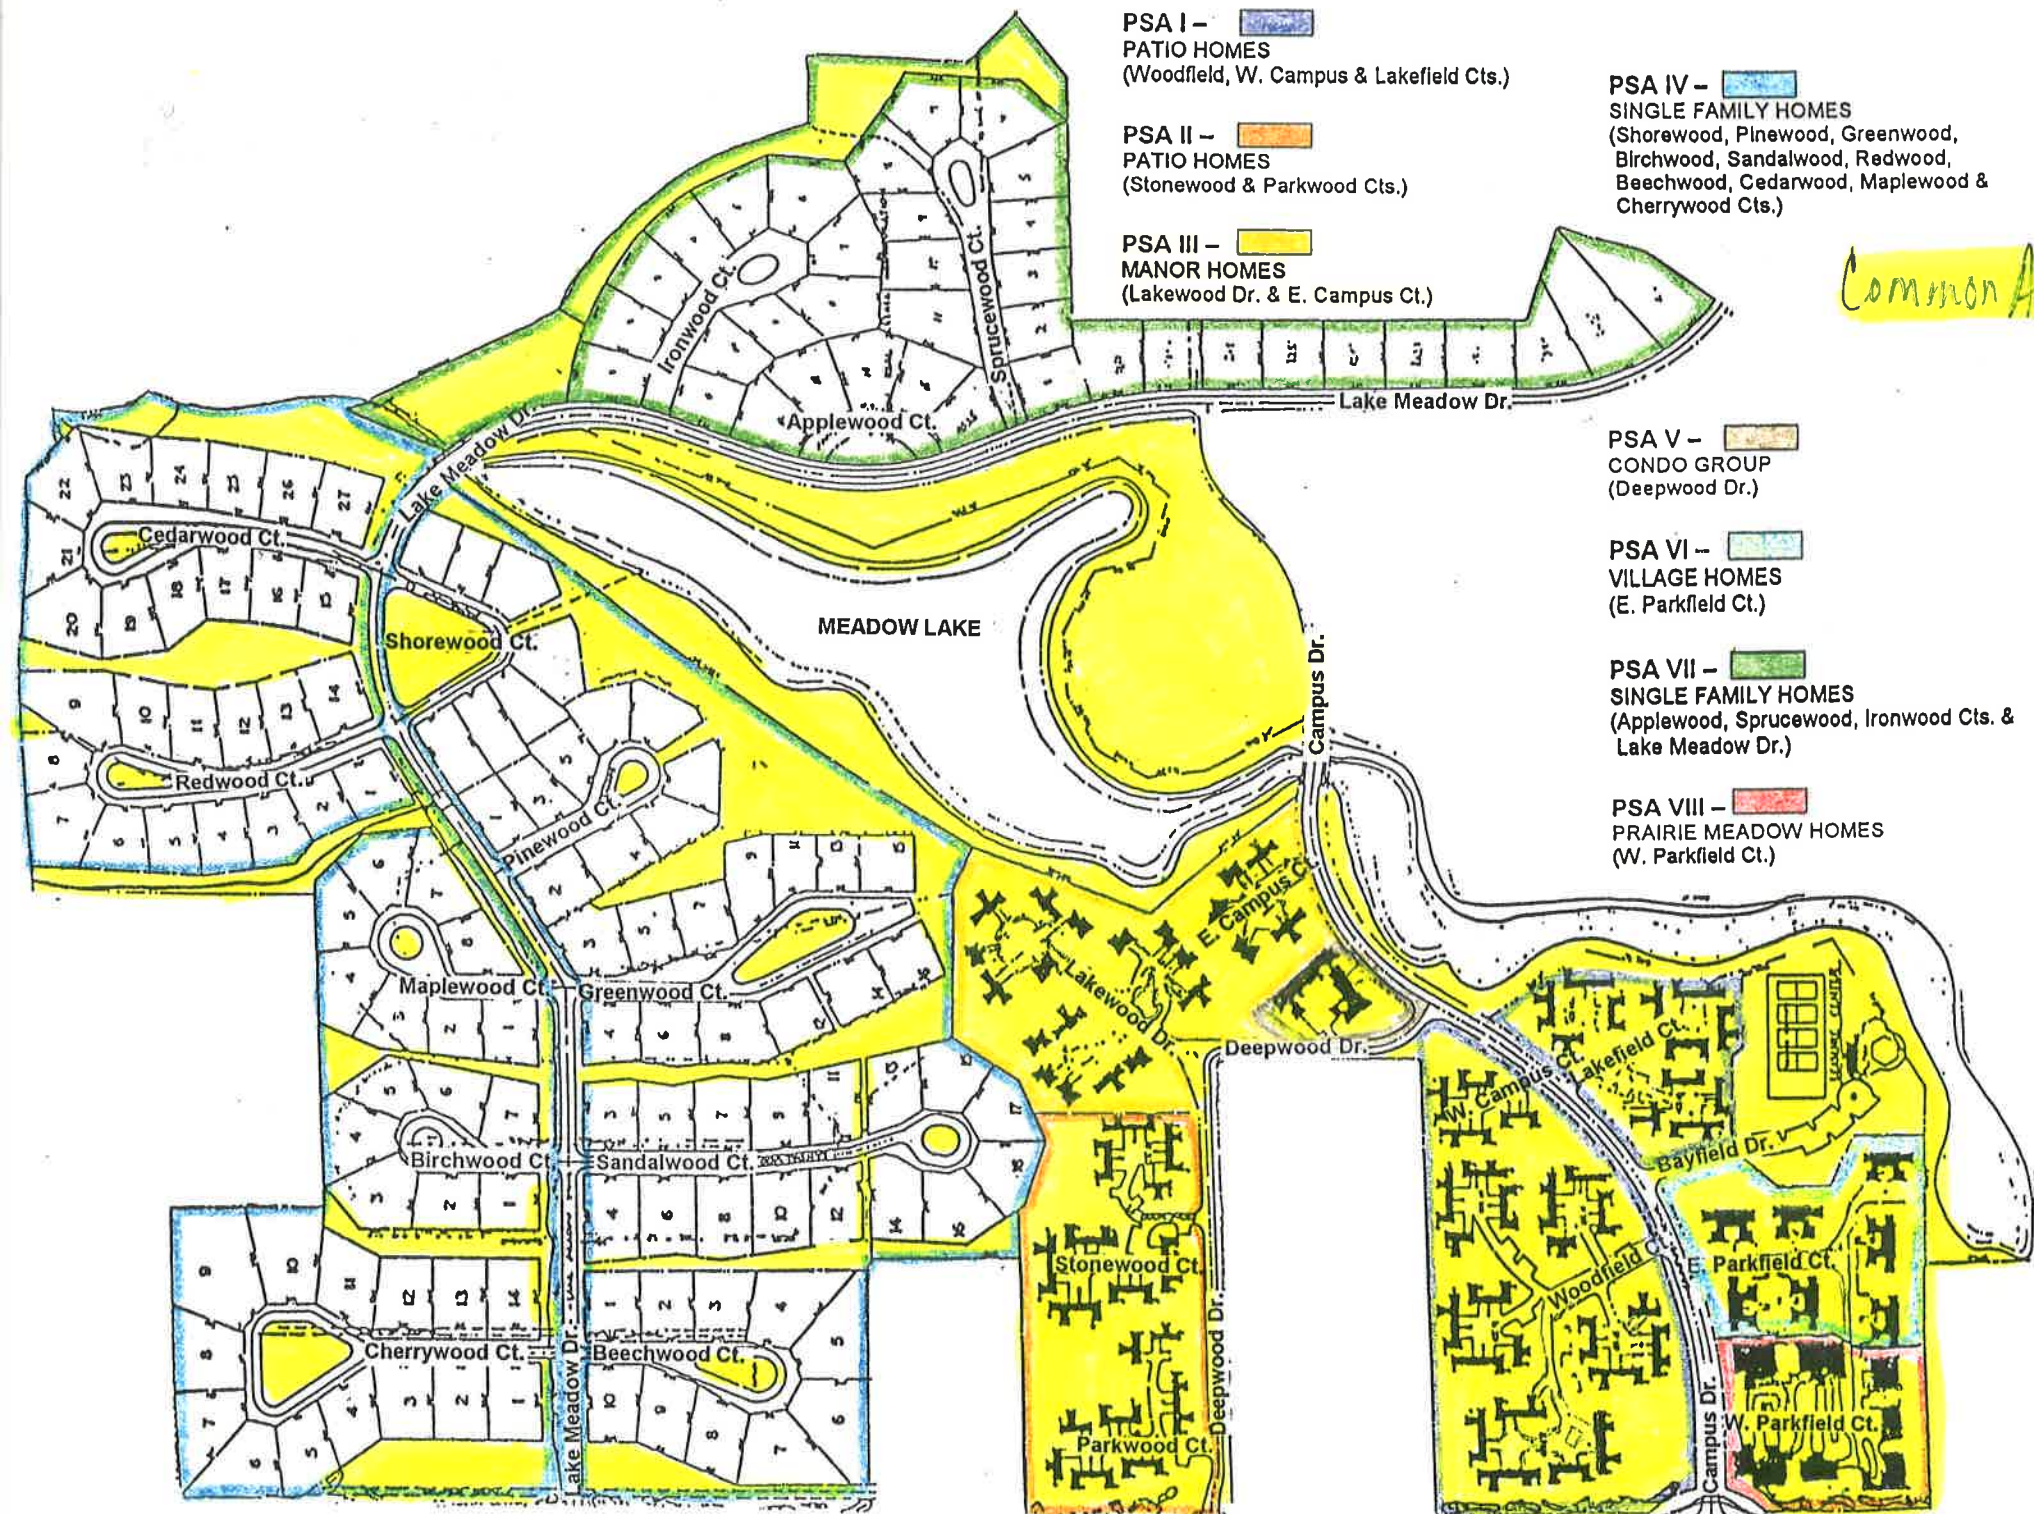

PSA I - 
PATIO HOMES
(Woodfield, W. Campus & Lakefield Cts.)

PSA II - 
PATIO HOMES
(Stonewood & Parkwood Cts.)

PSA III - 
MANOR HOMES
(Lakewood Dr. & E. Campus Ct.)

PSA IV - 
SINGLE FAMILY HOMES
(Shorewood, Pinewood, Greenwood,
Birchwood, Sandalwood, Redwood,
Beechwood, Cedarwood, Maplewood &
Cherrywood Cts.)

PSA V - 
CONDO GROUP
(Deepwood Dr.)

PSA VI - 
VILLAGE HOMES
(E. Parkfield Ct.)

PSA VII - 
SINGLE FAMILY HOMES
(Applewood, Sprucewood, Ironwood Cts. &
Lake Meadow Dr.)

PSA VIII - 
PRAIRIE MEADOW HOMES
(W. Parkfield Ct.)

Common Area

MAIN STREET